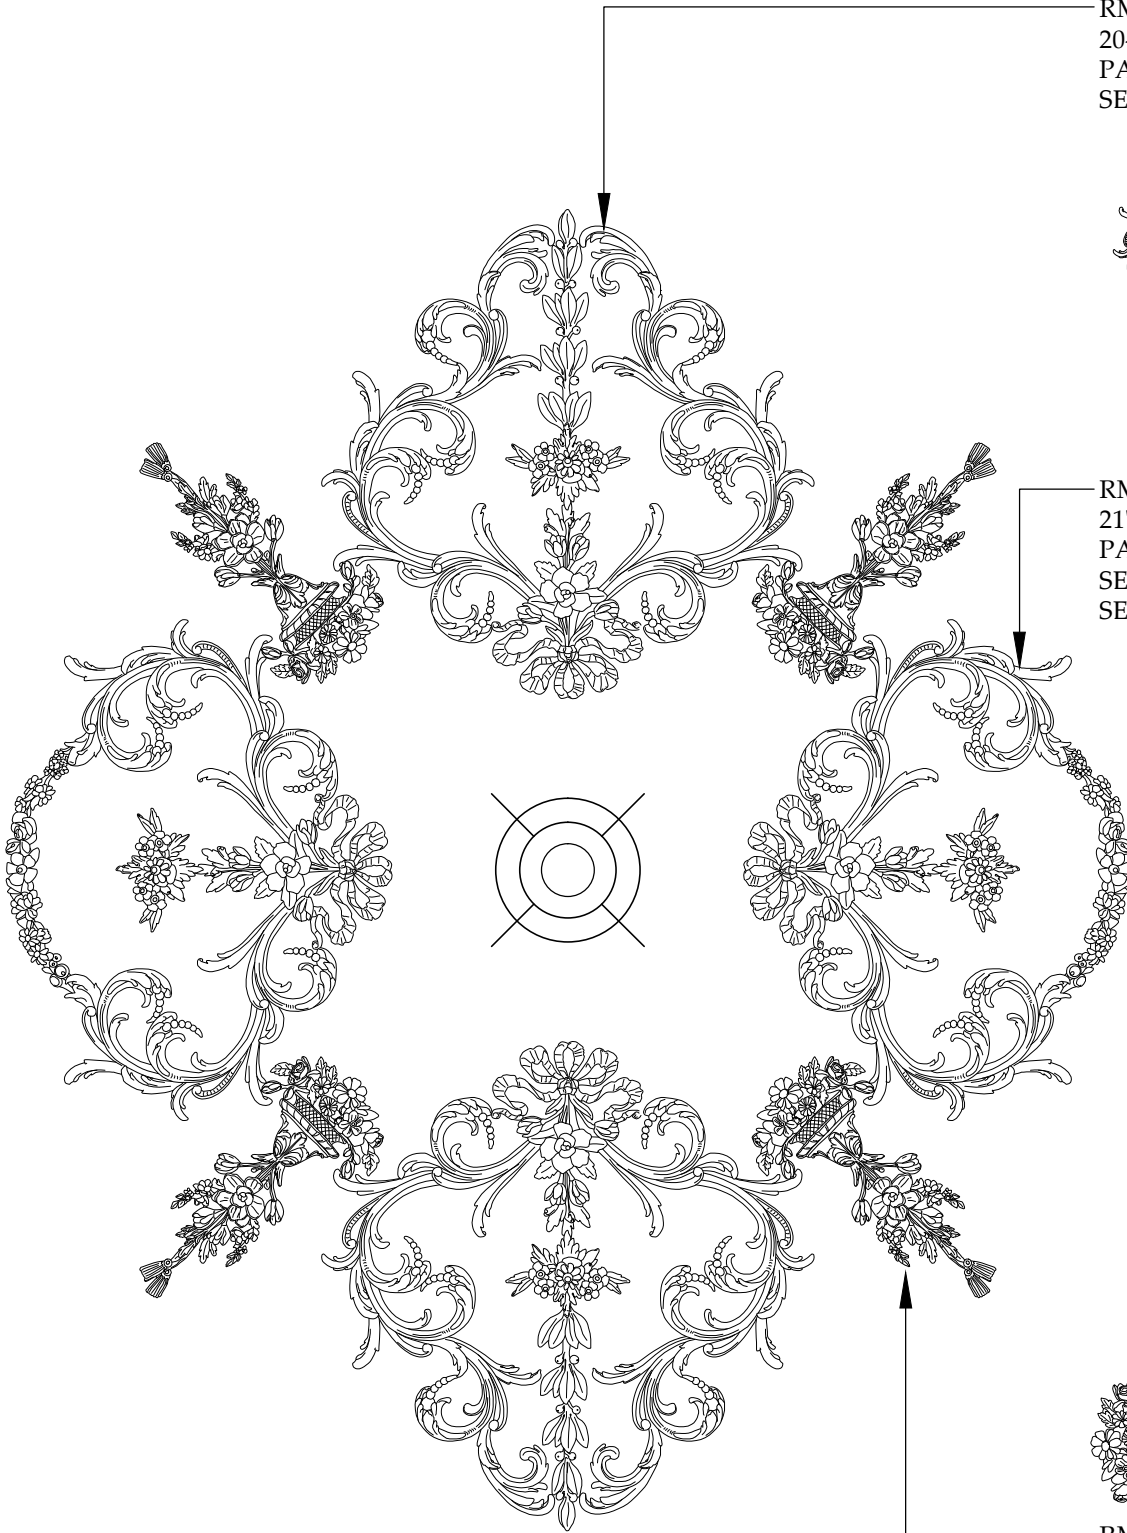

RMF 820 A
 20-1/2"W x 20-1/2"H x 1"D
 PART OF THE 820 CEILING
 SERIES, SEE RMF 820 B & C

RMF 820 B
 21"W x 16"H x 1"D
 PART OF THE 820 CEILING
 SERIES,
 SEE RMF 820 A & C

RMF 820 C VASE OF FLOWERS
 6"W x 12-3/4"H x 7/8"D
 PART OF THE 820 CEILING
 SERIES,
 SEE RMF 820 A & B

OVER ALL SIZE: 46-3/4" X 55"

SCALE: 1-1/2" = 1'-0"

J.P. Weaver Company

FAX: (818) 500-1798 941 AIR WAY GLENDALE, CALIFORNIA, 91201 TEL: (818) 500-1740
 WWW.JPWEAVER.COM & info@jpweaver.com

Ceiling Center Design #3
 RMF 820 A, B, & C
 Ceiling Panels,
 Sht. 1/2